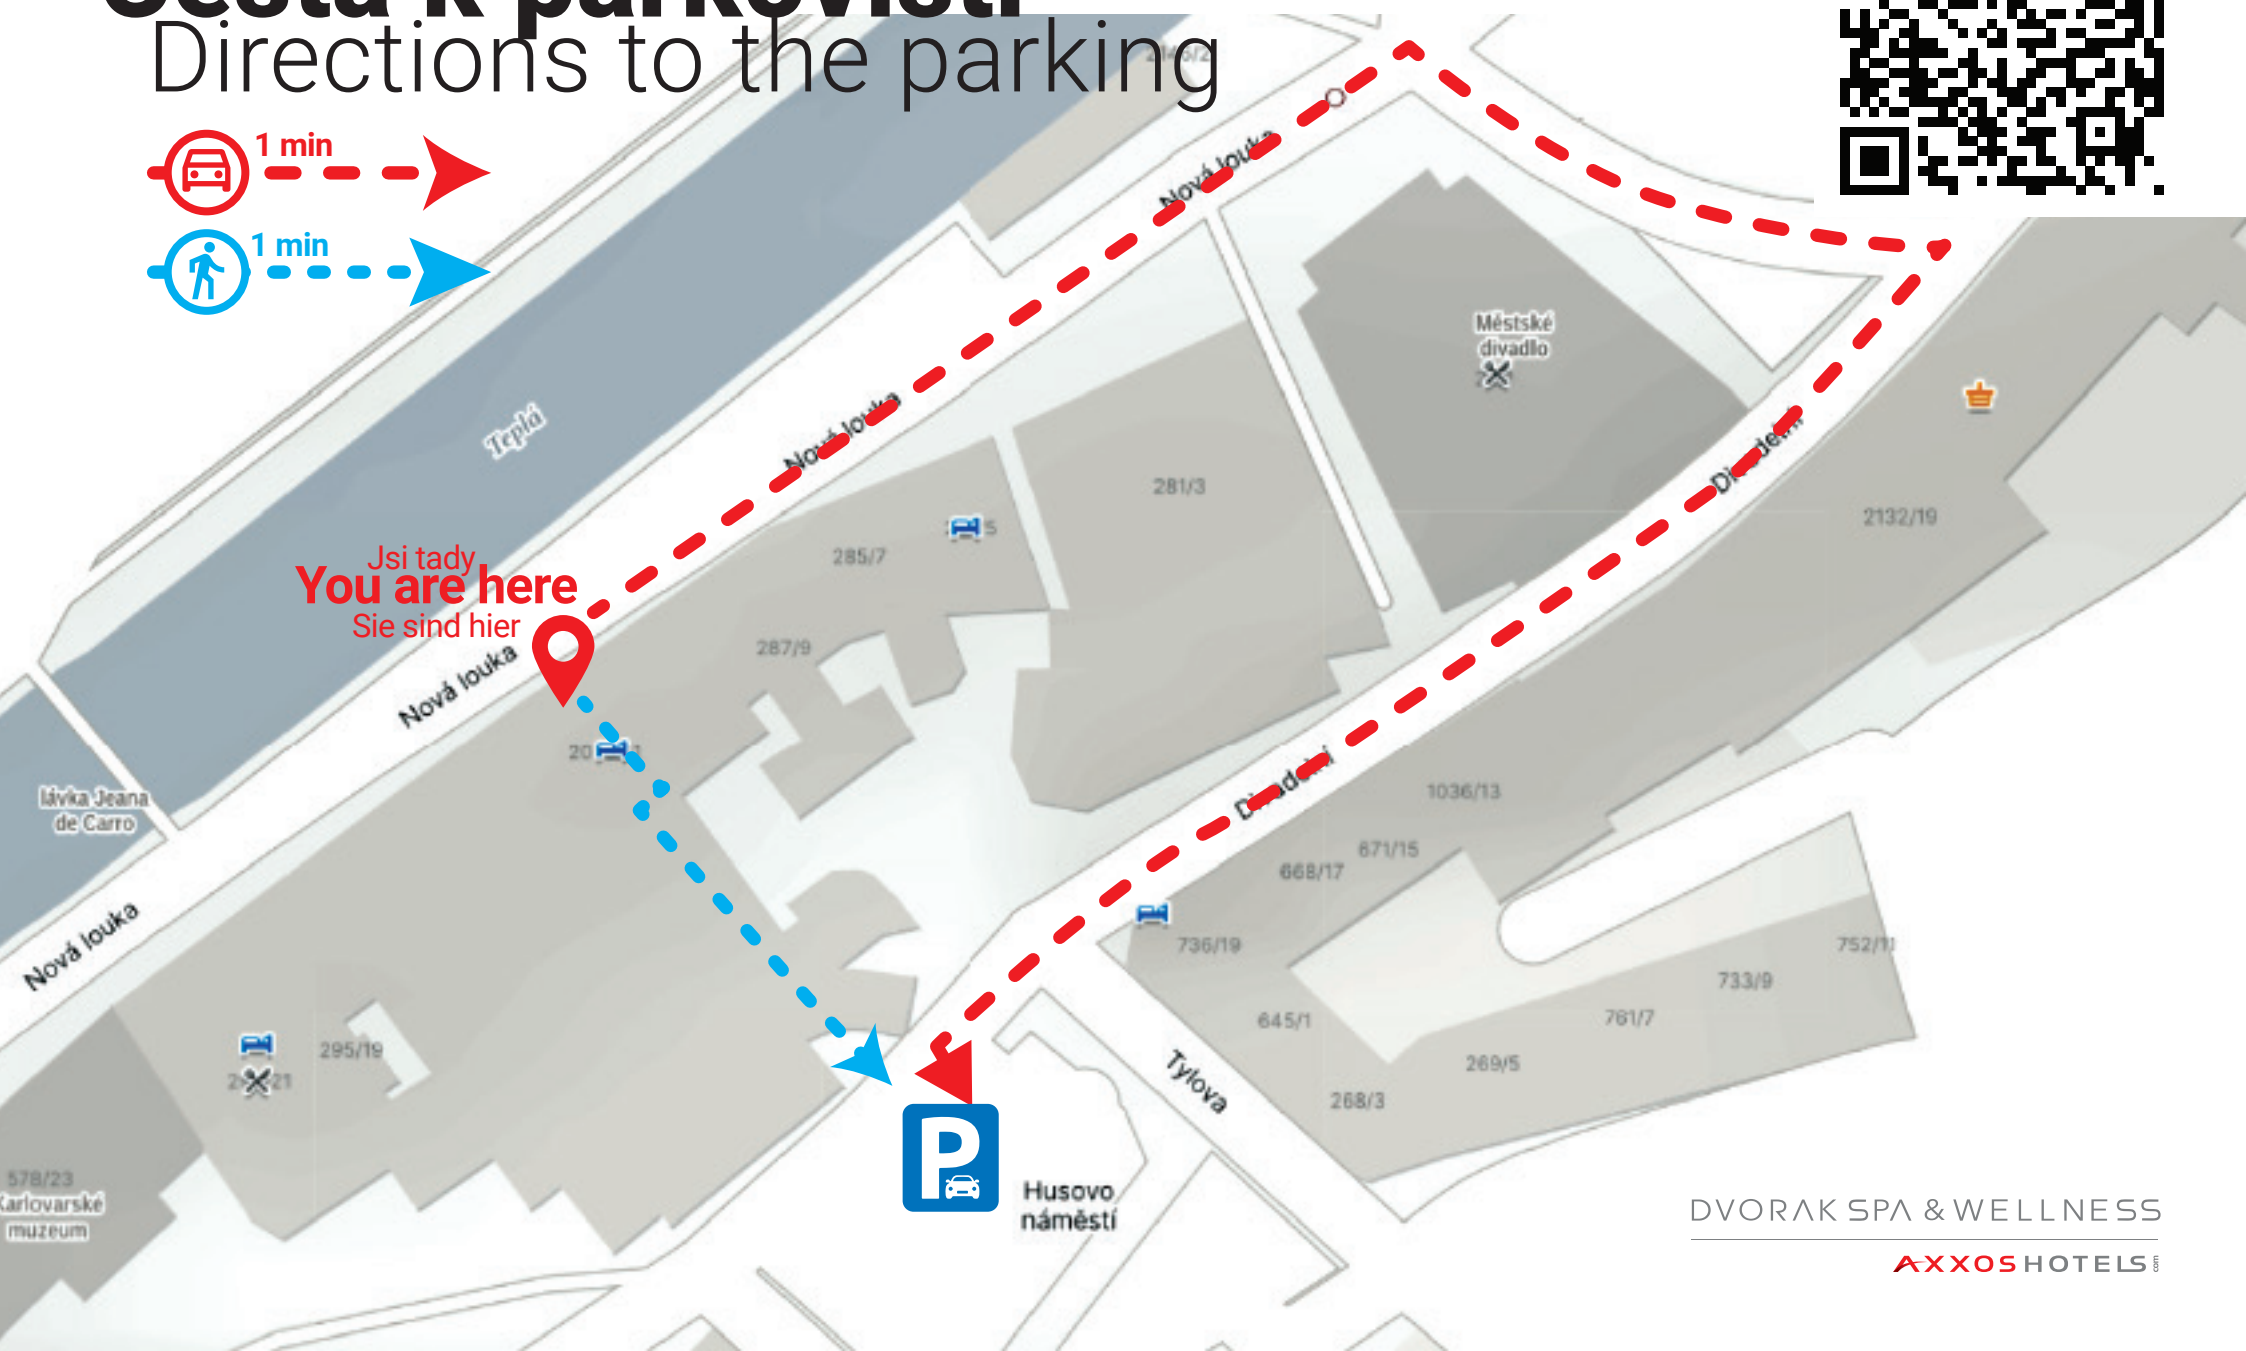

Cesta k parkovišti

Directions to the parking

Scan for Directions

Cesta k Parkovací dům Libušina

Directions to the parking Libušina

Scan for Directions

Jsi tady
You are here
Sie sind hier

DVORAK SPA & WELLNESS

Pool

9:00 — 21:00

- 1 Reception
- 2 Café bar OPERA
- 3 2nd floor - Pool & Saunas
3rd floor - Medical centre & SPA
3rd Beauty Salon
- 4 1st Floor Thai Centre Rooms
- 5 Kids playroom
- 6 Fitness

LIFT

E4 E5	2 nd Floor - Rooms	222 - 223
	3 rd Floor - Rooms	322 - 329
	4 th Floor - Rooms	422 - 429
	5 th Floor - Rooms	522 - 529
	6 th Floor - Rooms	622 - 628