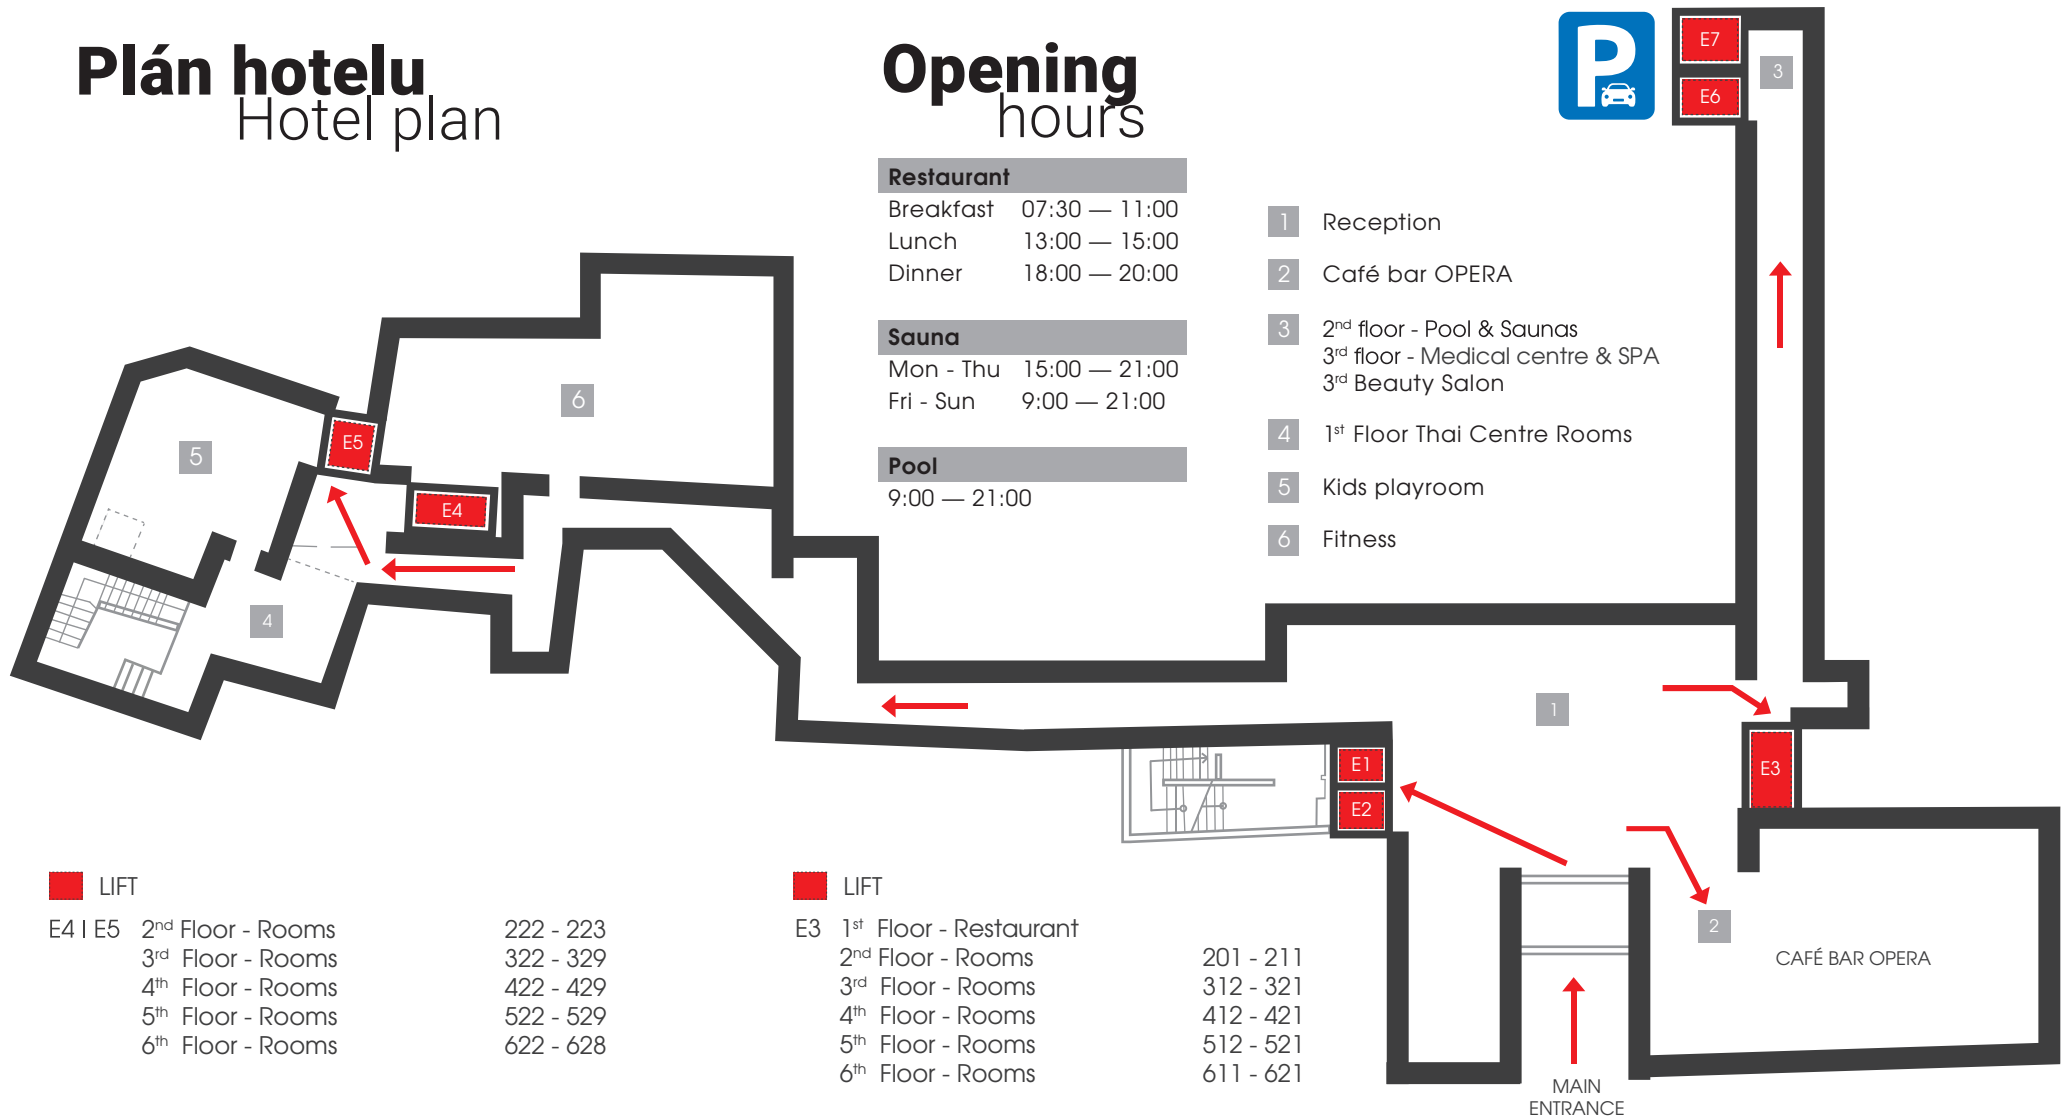

AXXOSHOTELS

Plán hotelu

Hotel plan

Opening hours

Restaurant

Breakfast 07:30 — 11:00
Lunch 13:00 — 15:00
Dinner 18:00 — 20:00

Sauna

Mon - Thu 15:00 — 21:00
Fri - Sun 9:00 — 21:00

Pool

9:00 — 21:00

- 1 Reception
- 2 Café bar OPERA
- 3 2nd floor - Pool & Saunas
3rd floor - Medical centre & SPA
3rd Beauty Salon
- 4 1st Floor Thai Centre Rooms
- 5 Kids playroom
- 6 Fitness

LIFT

E4 E5	2 nd Floor - Rooms	222 - 223
	3 rd Floor - Rooms	322 - 329
	4 th Floor - Rooms	422 - 429
	5 th Floor - Rooms	522 - 529
	6 th Floor - Rooms	622 - 628

LIFT

E1 E2	1 st Floor - Restaurant	
	2 nd Floor - Rooms + Pool & Saunas	201 - 211
	3 rd Floor - Rooms	312 - 321
	4 th Floor - Rooms	412 - 421
	5 th Floor - Rooms	512 - 521
	6 th Floor - Rooms	611 - 621

LIFT

E3	1 st Floor - Restaurant	
	2 nd Floor - Rooms	201 - 211
	3 rd Floor - Rooms	312 - 321
	4 th Floor - Rooms	412 - 421
	5 th Floor - Rooms	512 - 521
	6 th Floor - Rooms	611 - 621

LIFT

E6 E7	2 nd Floor - Rooms + Pool & Saunas	
	3 rd Floor - Medical centre & SPA, Beauty Salon	
	4 th Floor - Parking	