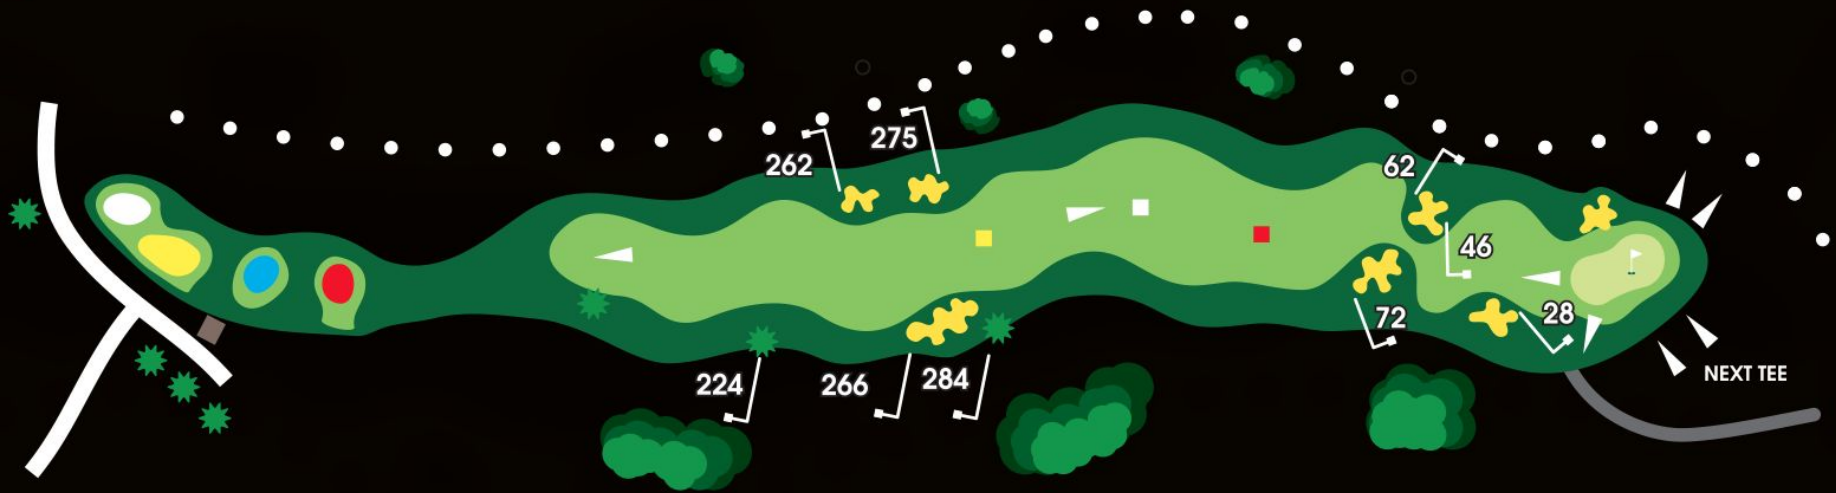

# Player's Valley 1

PAR 5  
HCP 9

*Gary Player*  
DESIGN

- 431 m
- 453 m
- 484 m
- 498 m

CIHELNY GOLF & WELLNESS RESORT

AXXOSHOTELS.com

# Great Shot **2** PAR 3

HCP 13

*Gary Player*  
DESIGN

- 124 m
- 153 m
- 172 m

CIHELNY GOLF & WELLNESS RESORT

AXXOSHOTELS.com

*Gary Player*  
DESIGN