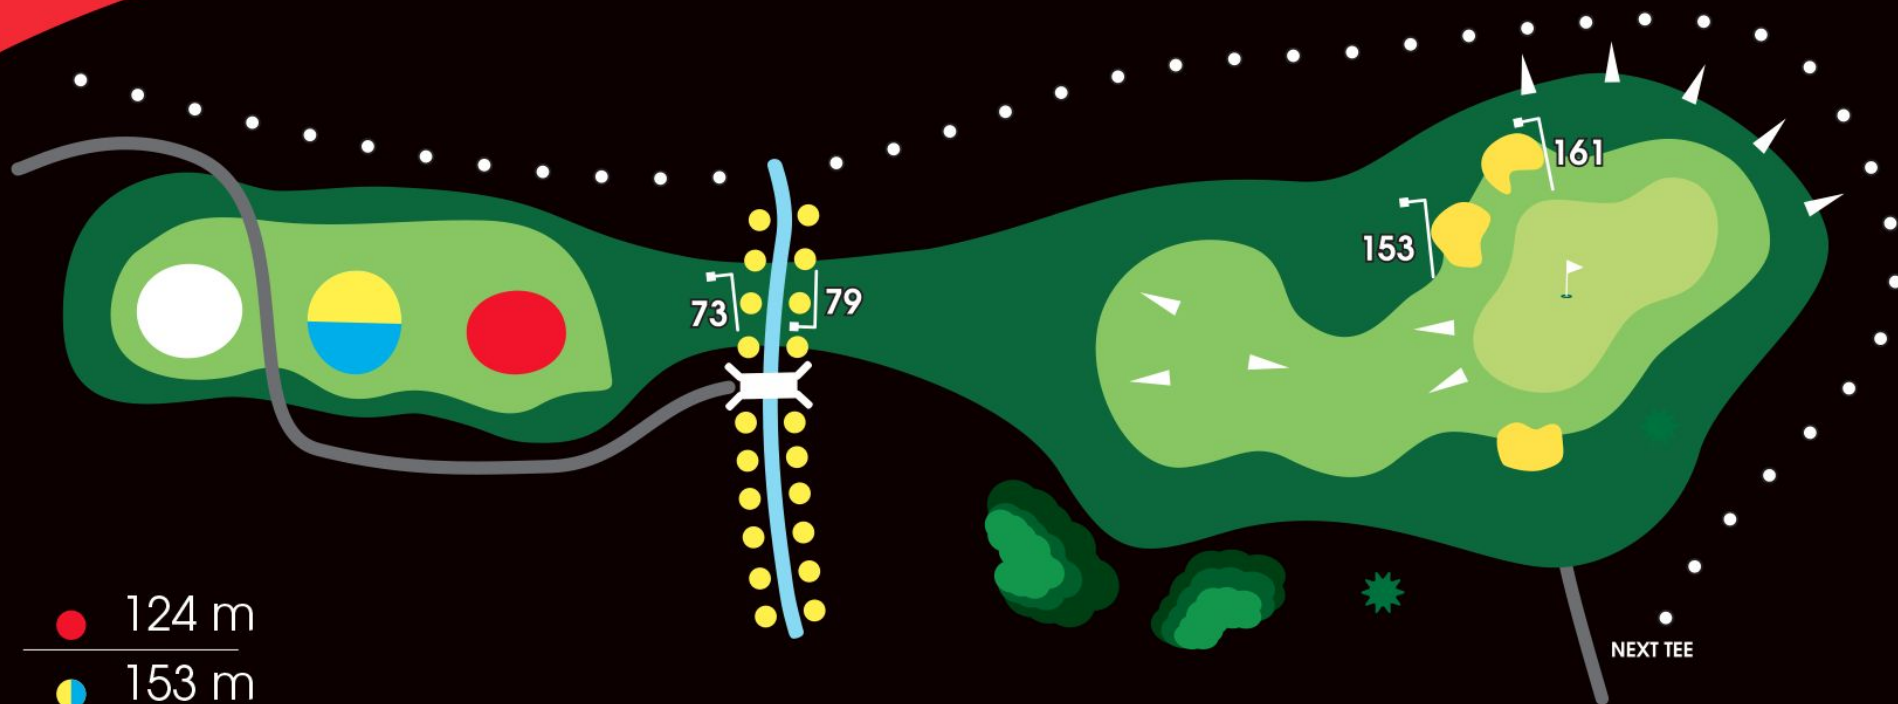

# Player's Valley 1

PAR 5  
HCP 9

*Gary Player*  
DESIGN

- 431 m
- 453 m
- 484 m
- 498 m

CIHELNY GOLF & WELLNESS RESORT

AXXOSHOTELS.com

# Great Shot **2** PAR 3

HCP 13

*Gary Player*  
DESIGN

- 124 m
- 153 m
- 172 m

CIHELNY GOLF & WELLNESS RESORT

AXXOSHOTELS.com

*Gary Player*  
DESIGN